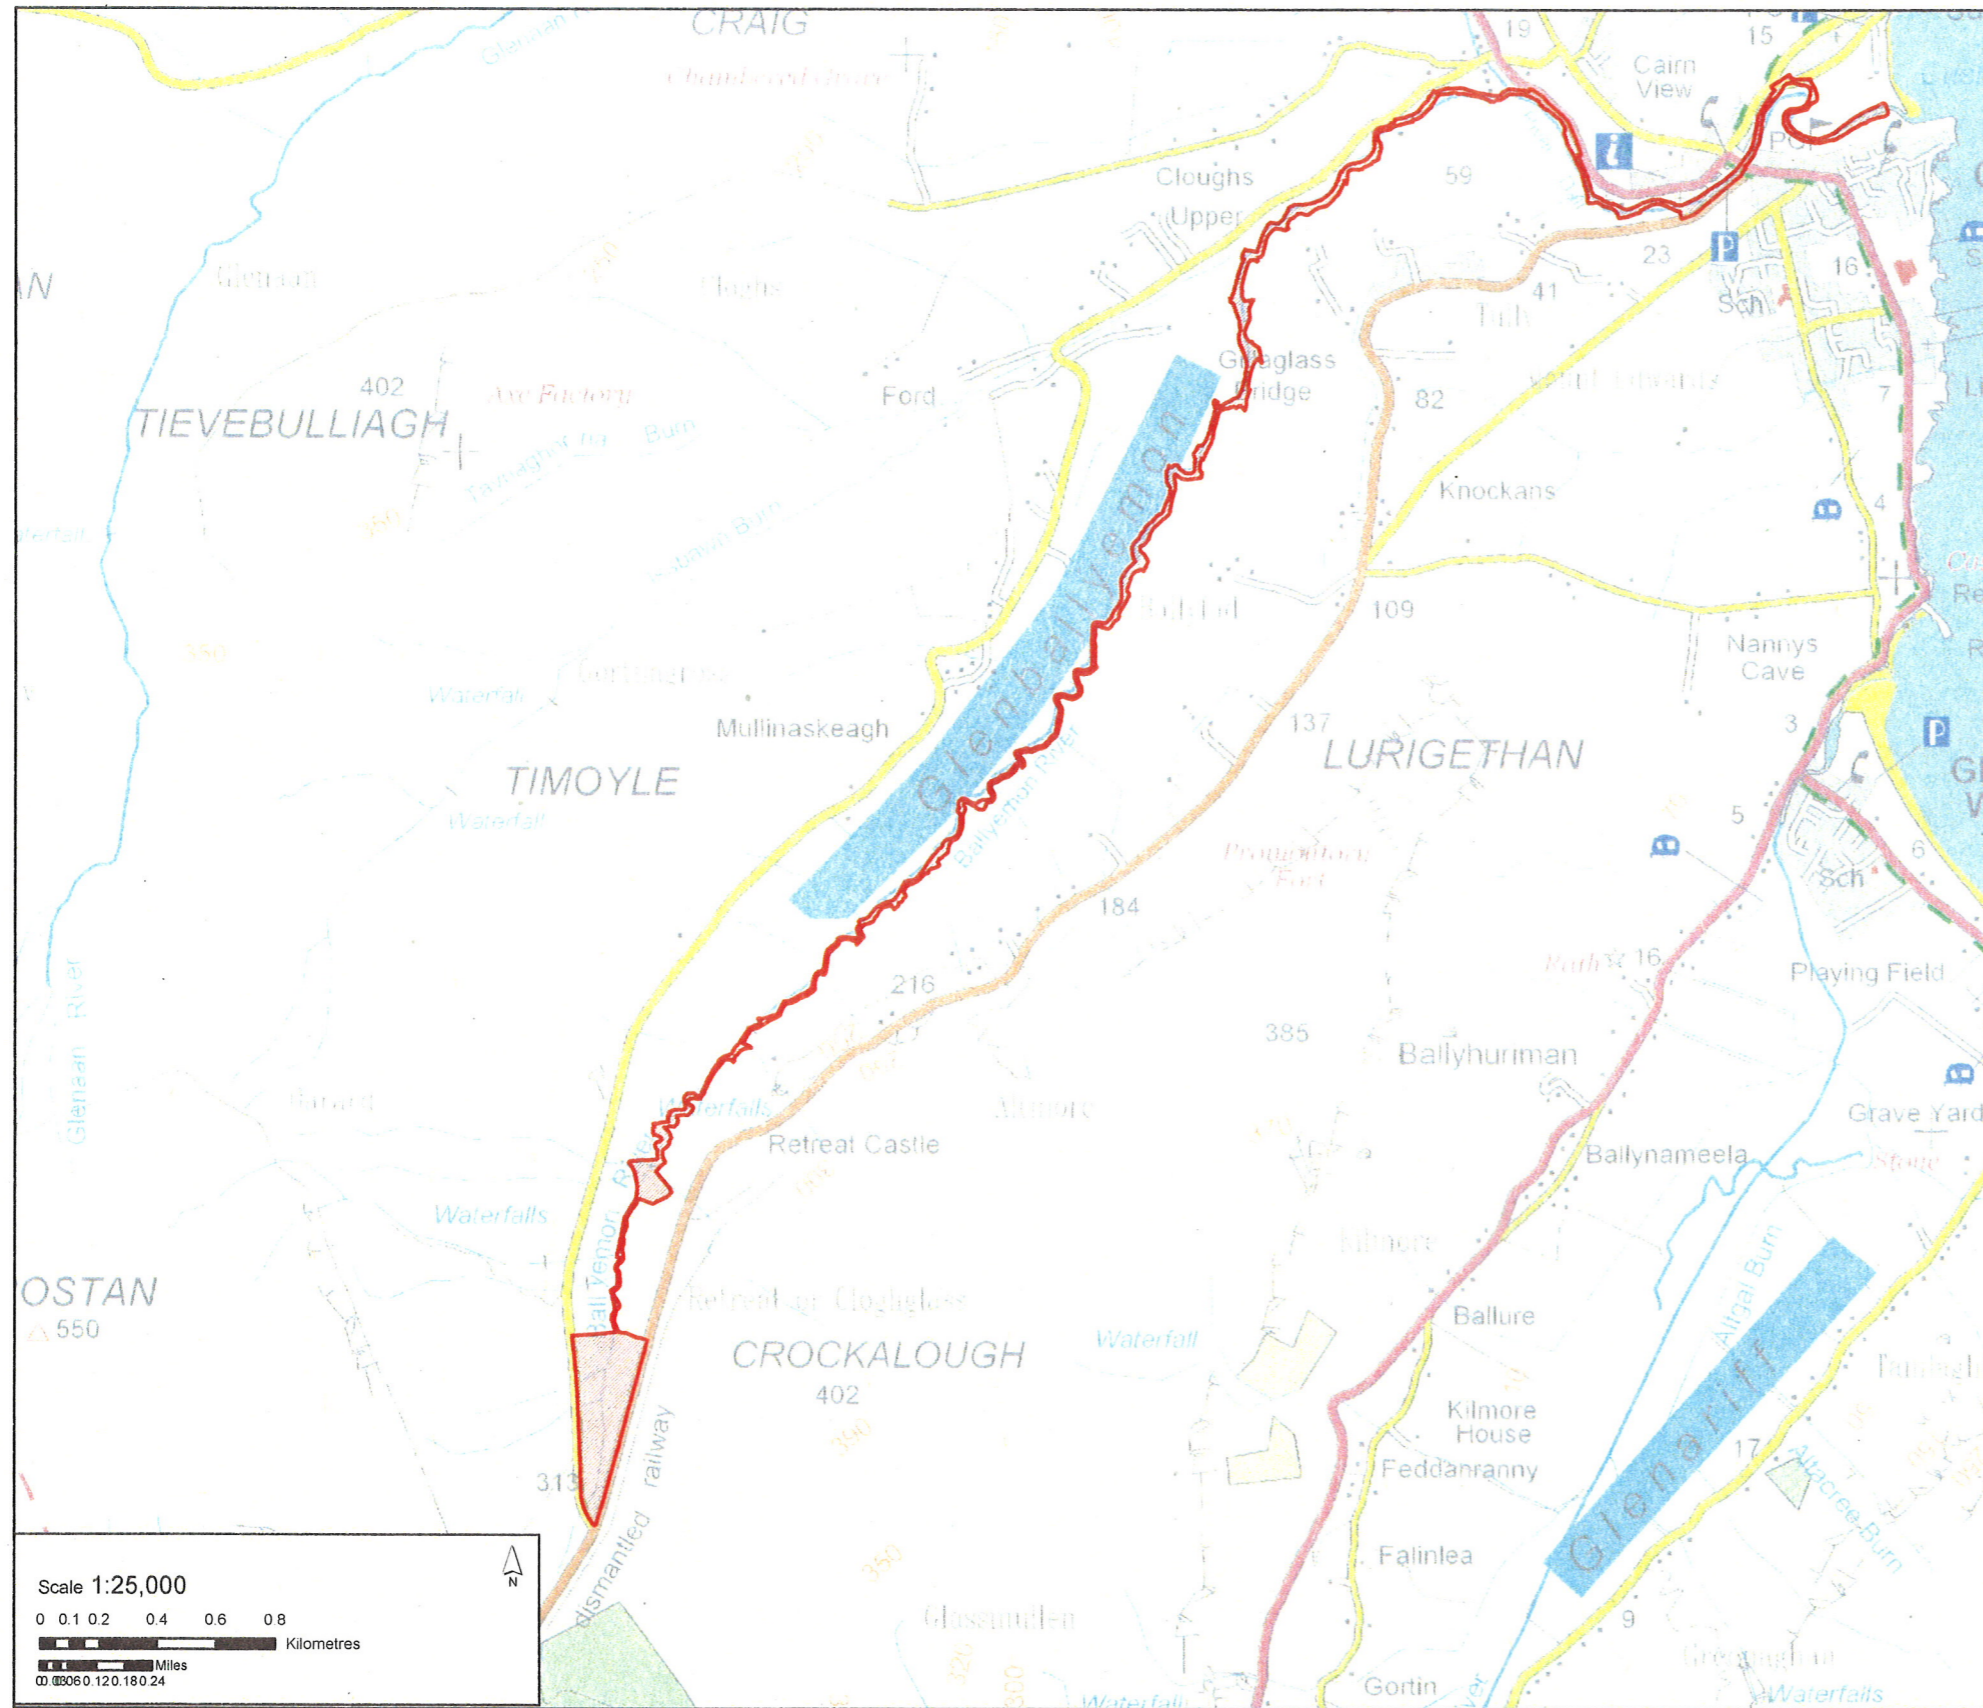

## GLENBALLYEMON RIVER AREA OF SPECIAL SCIENTIFIC INTEREST

Map referred to in the Declaration dated: 25 March 2009

**SITE BOUNDARY:** The Area of Special Scientific Interest (ASSI) includes all the lands highlighted within the solid coloured line. The banks of rivers and other water courses are liable to change naturally. Where the site border is the river-bank itself, and where this changes over time, the site boundary will vary in line with such changes.

**AREA OF SITE:** 27.14 hectares

**OS MAPS** 1:50,000: Sheet No. 5, 9  
1:10,000: Sheet Nos. 24, 25, 34

**IRISH GRID REFERENCE:** D217263

**COUNCIL AREA:** MOYLE DISTRICT COUNCIL

**COUNTY:** ANTRIM

*G.R. Seymour*  
G R SEYMOUR  
SENIOR OFFICER OF THE  
DEPARTMENT OF THE ENVIRONMENT