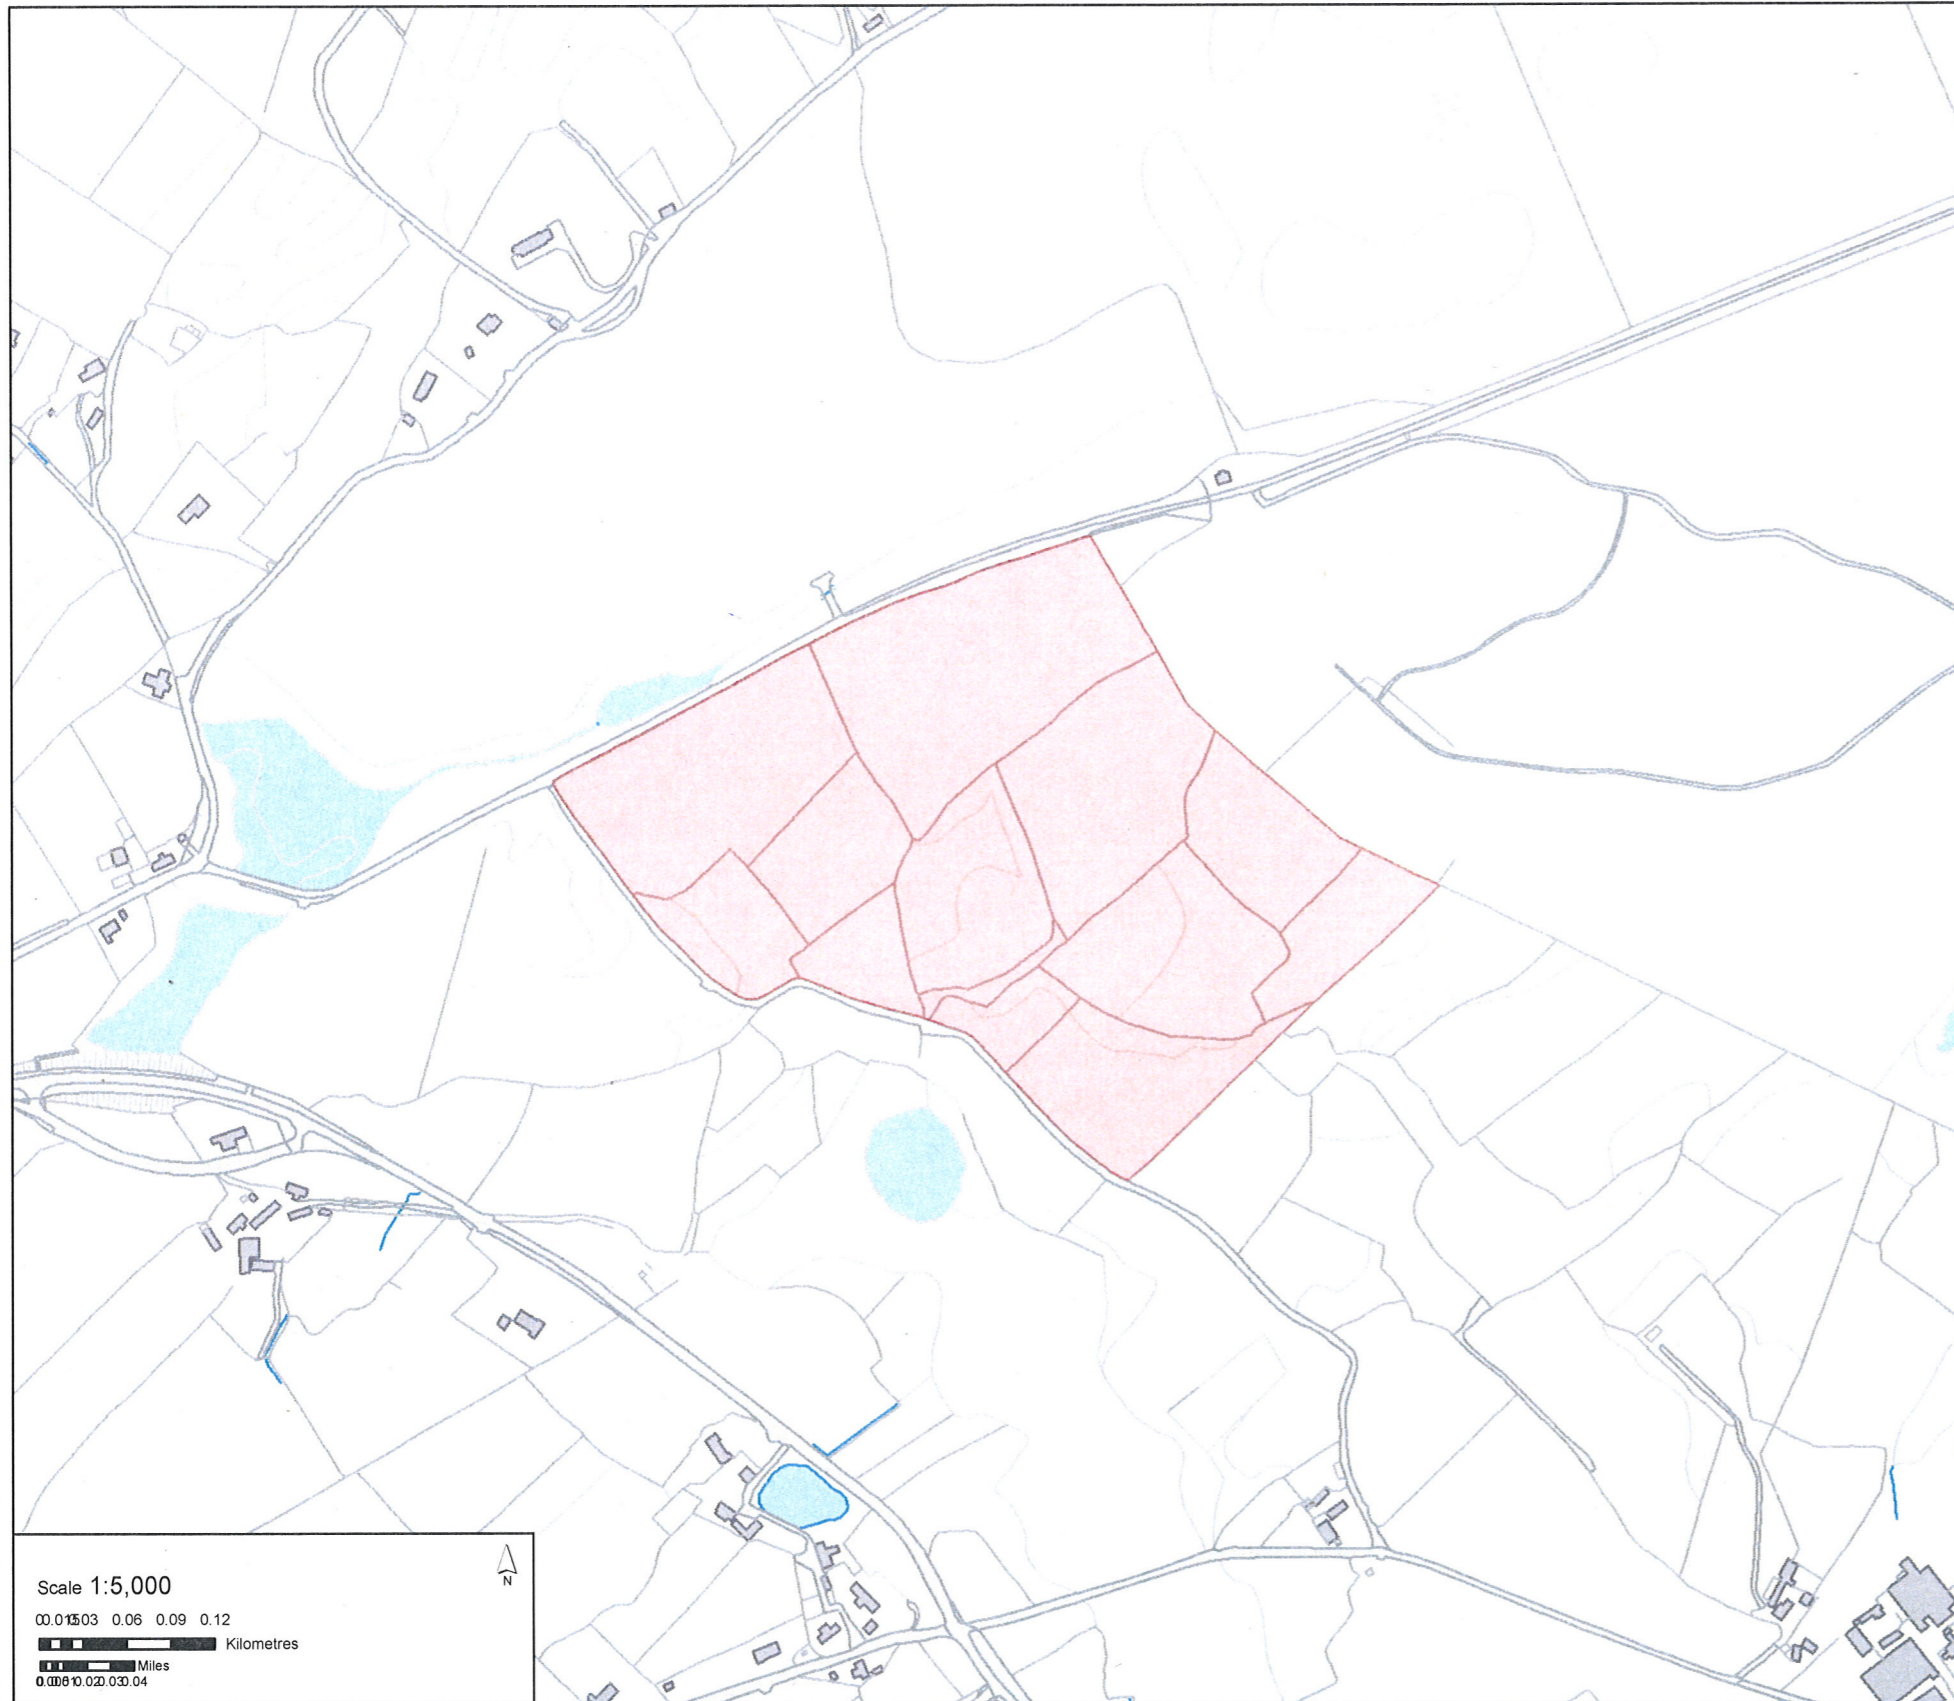

TULLYRATTY ASSI

TULLYRATTY AREA OF SPECIAL SCIENTIFIC INTEREST

Map referred to in the Declaration dated: **21st SEPTEMBER 2009**

SITE BOUNDARY: The Area of Special Scientific Interest (ASSI) includes all the lands highlighted within the solid coloured line.

AREA OF SITE: 13.53 hectares

OS MAPS 1:50,000: Sheet No. 21
1:10,000: Sheet Nos. 206

IRISH GRID REFERENCE: J559 490

COUNCIL AREA: DOWN DISTRICT COUNCIL

COUNTY: DOWN

G.R. Seymour.

G R SEYMOUR
SENIOR OFFICER OF THE
DEPARTMENT OF THE ENVIRONMENT