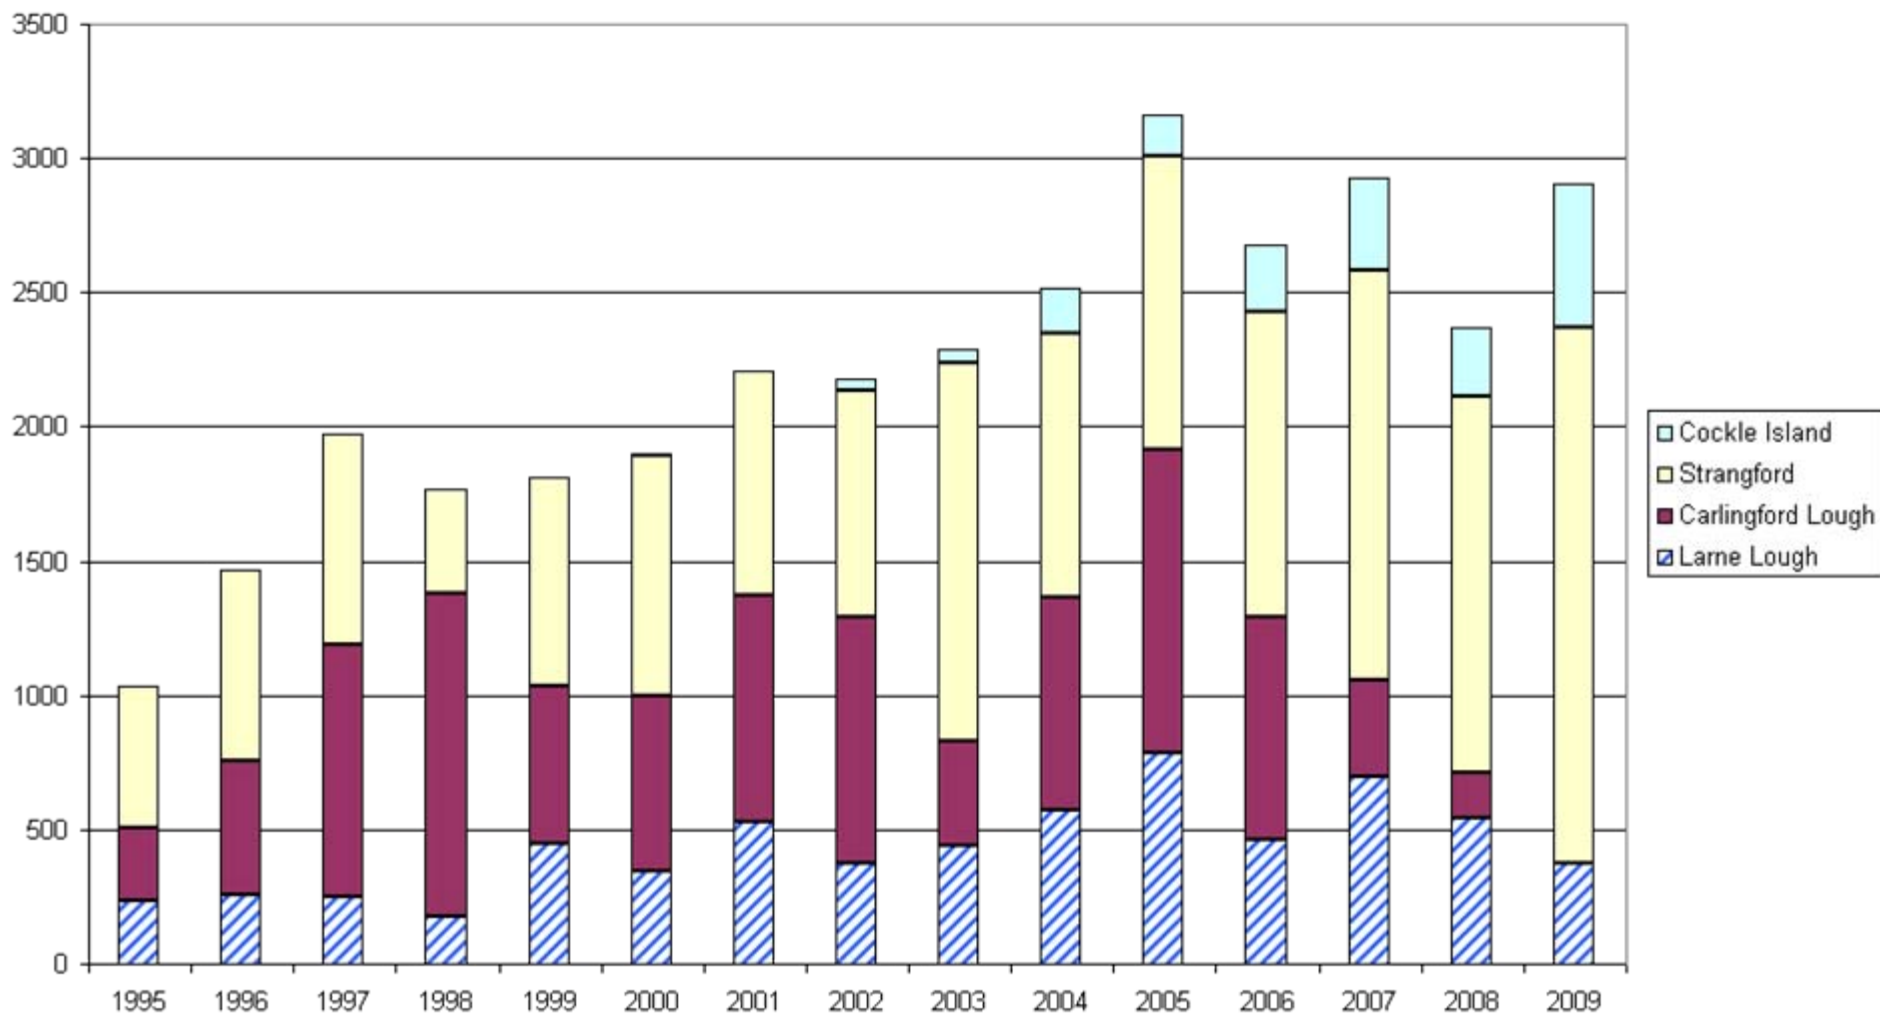

## Carlingford Lough

Green Island (297prs - 1971)

**Arrive:** Early May  
**Leave:** Mid-August

# Roseate terns in Larne Lough

**Sandwich Tern 1995 to 2009**

Common Tern 1995 to 2009