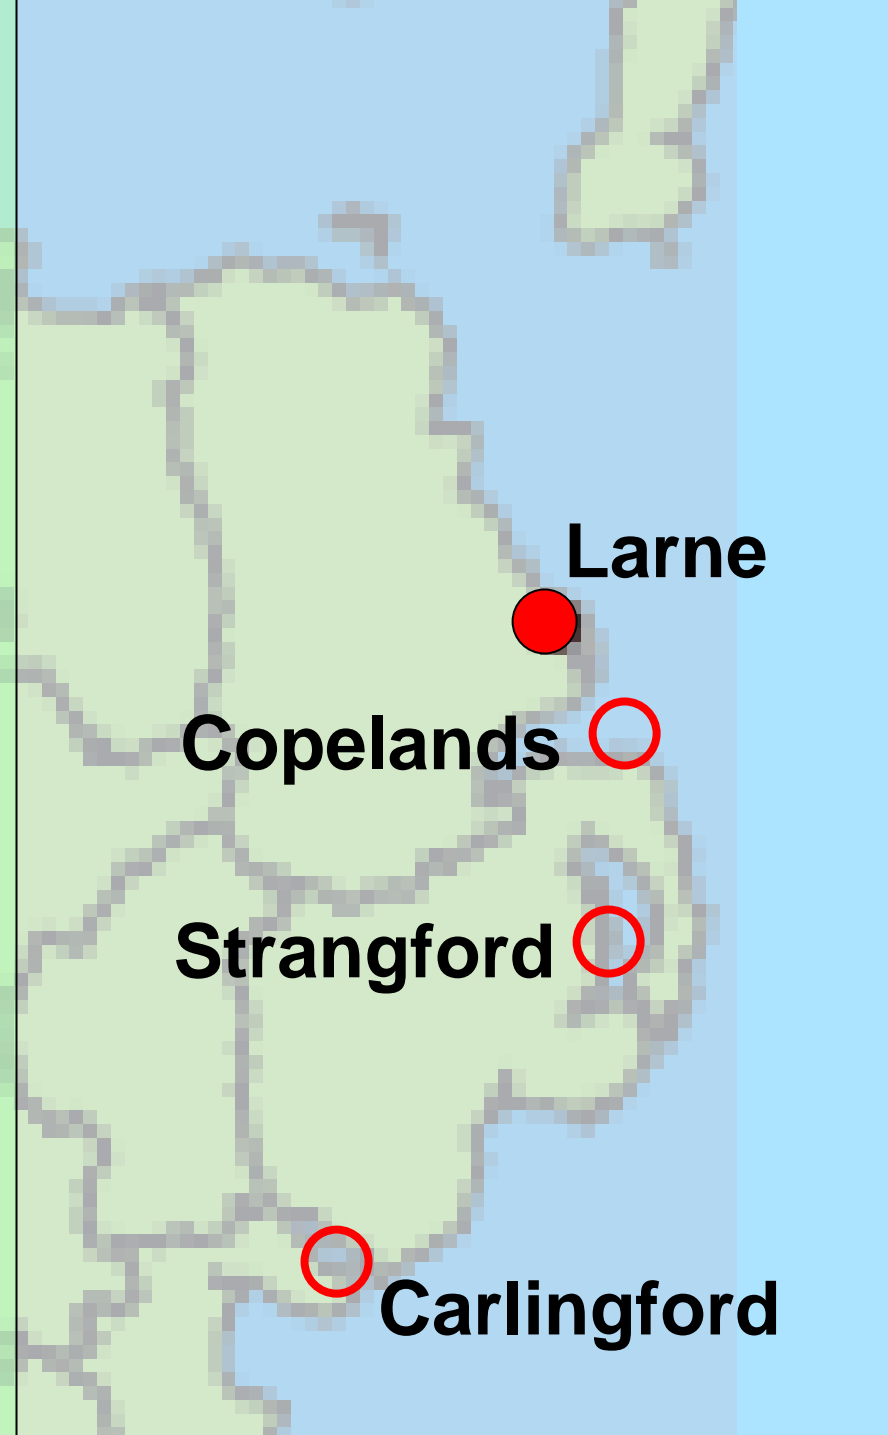

Roseate Tern decline in the UK and Ireland

	1969	2009	% Change
England	355	91	-74.4
Scotland	134	1	-99.3
Wales	202	0	-100
Ireland	1429	1178	-17.6
N. Ireland	264	1	-99.6
Total	2384	1271	-46.7

Larne Lough

Swan Island (190prs – 1970)

Blue Circle (19prs – 2003)

Copeland Islands

Mew Island – (209prs – 1984)

Strangford Lough

Dunnyneill Island (40prs – 1982)

Jackdaw Island (40prs – 1985)

Carlingford Lough

Green Island (297prs - 1971)