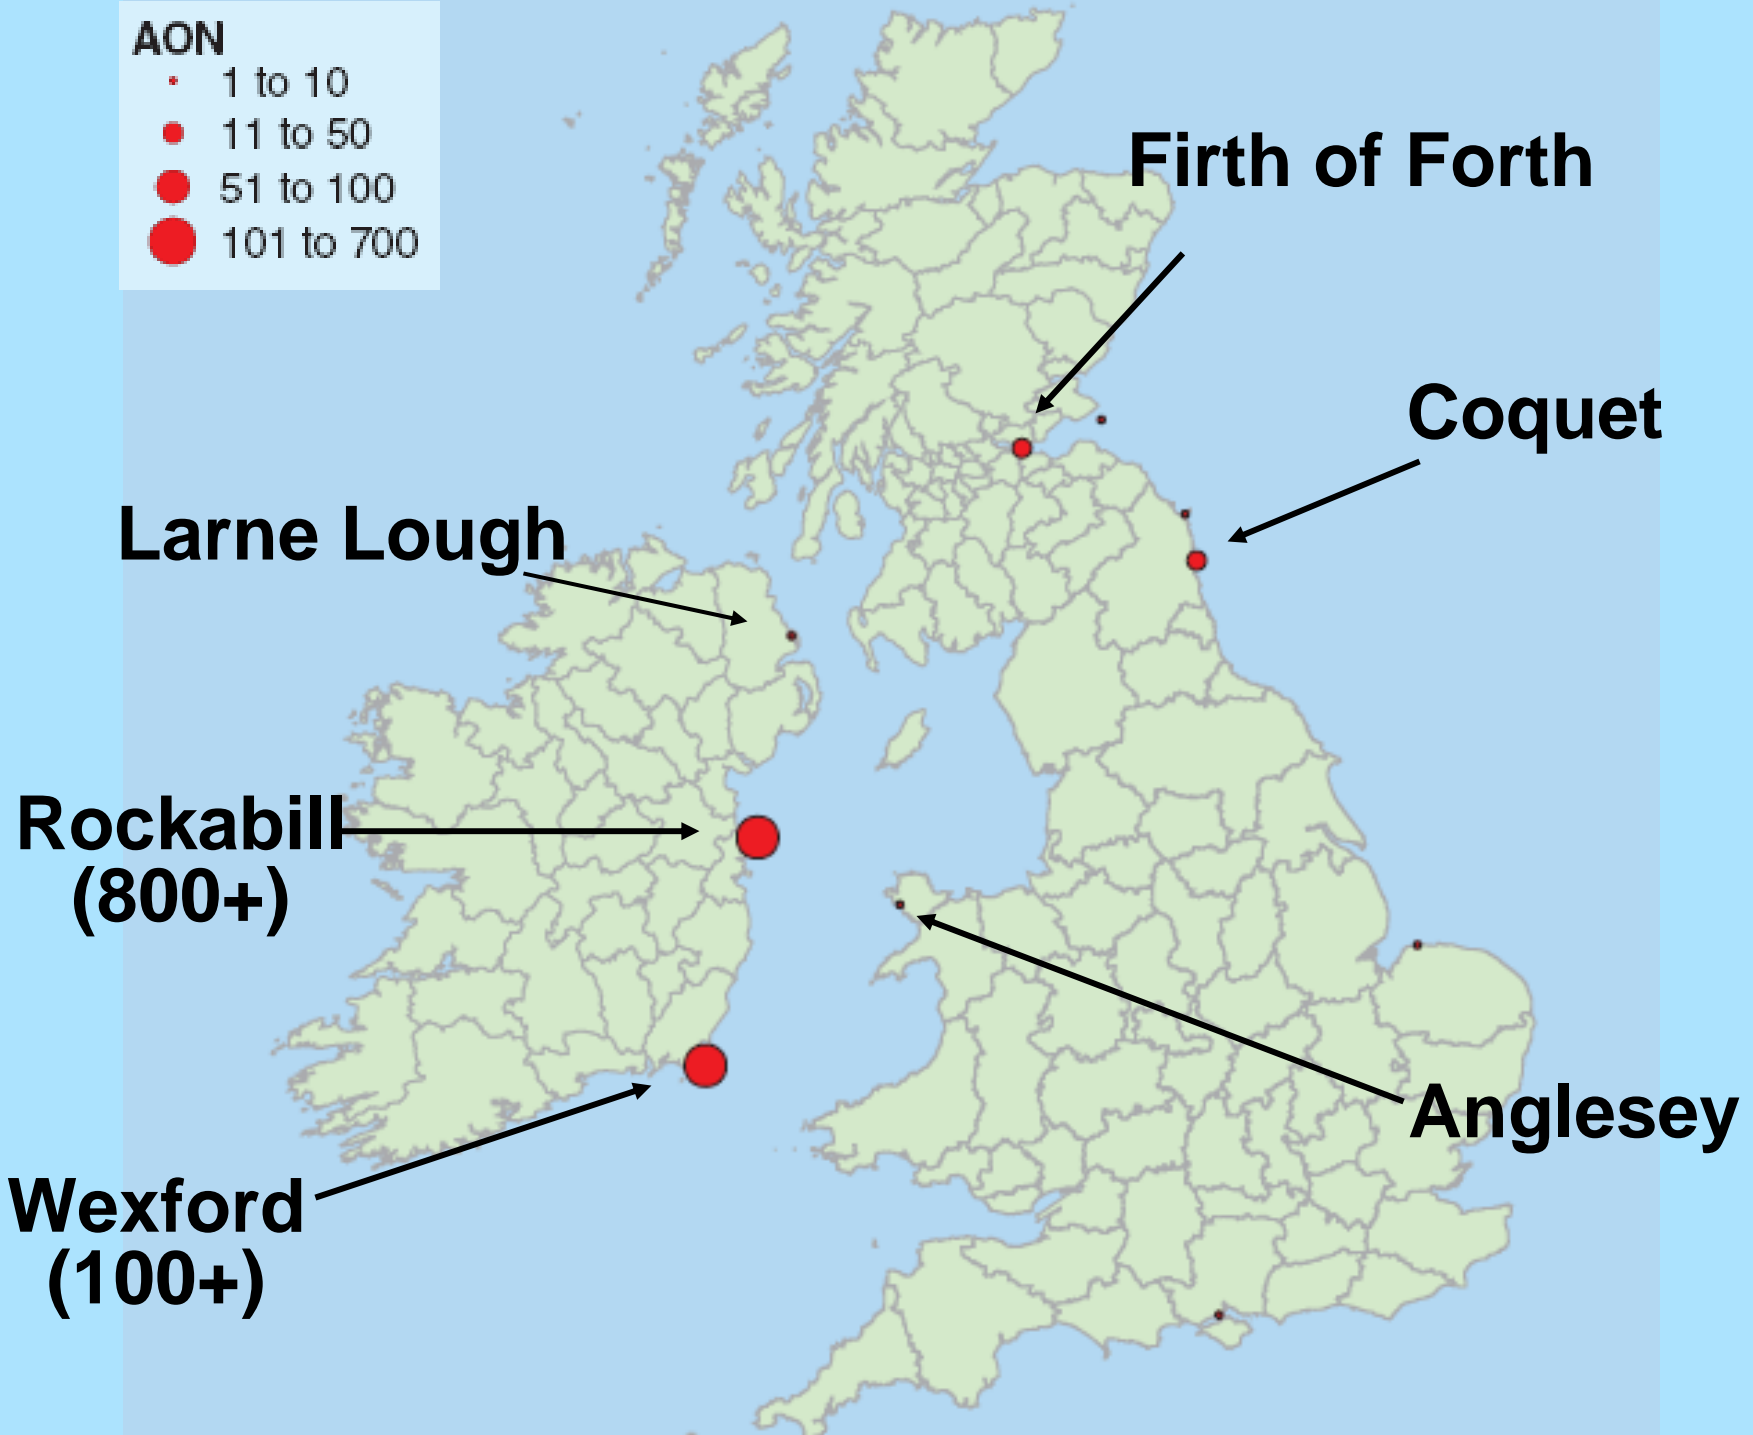

1. **AON**
2. 1 to 10
   - 11 to 50
   - 51 to 100
   - 101 to 700

Roseate Tern decline in the UK and Ireland

	1969	2009	% Change
England	355	91	-74.4
Scotland	134	1	-99.3
Wales	202	0	-100
Ireland	1429	1178	-17.6
N. Ireland	264	1	-99.6
Total	2384	1271	-46.7