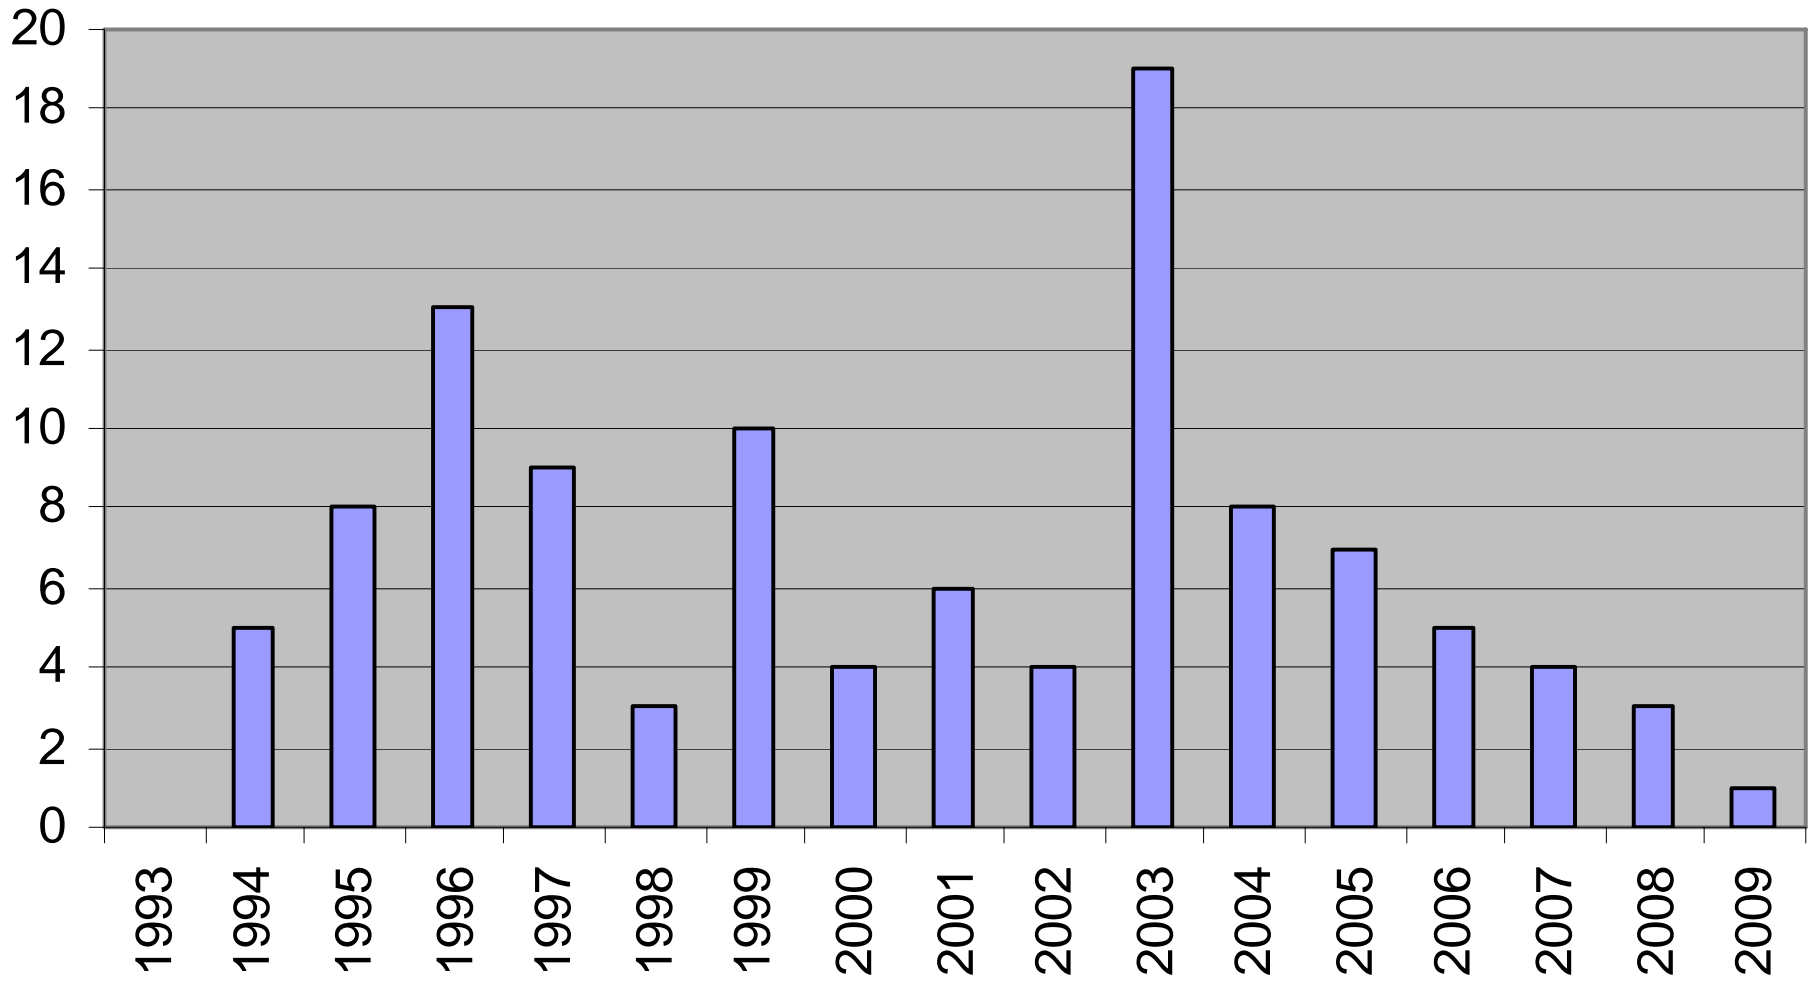

## Carlingford Lough

Green Island (297prs - 1971)

**Arrive:** Early May  
**Leave:** Mid-August

# Roseate terns in Larne Lough

**Sandwich Tern 1995 to 2009**

Common Tern 1995 to 2009