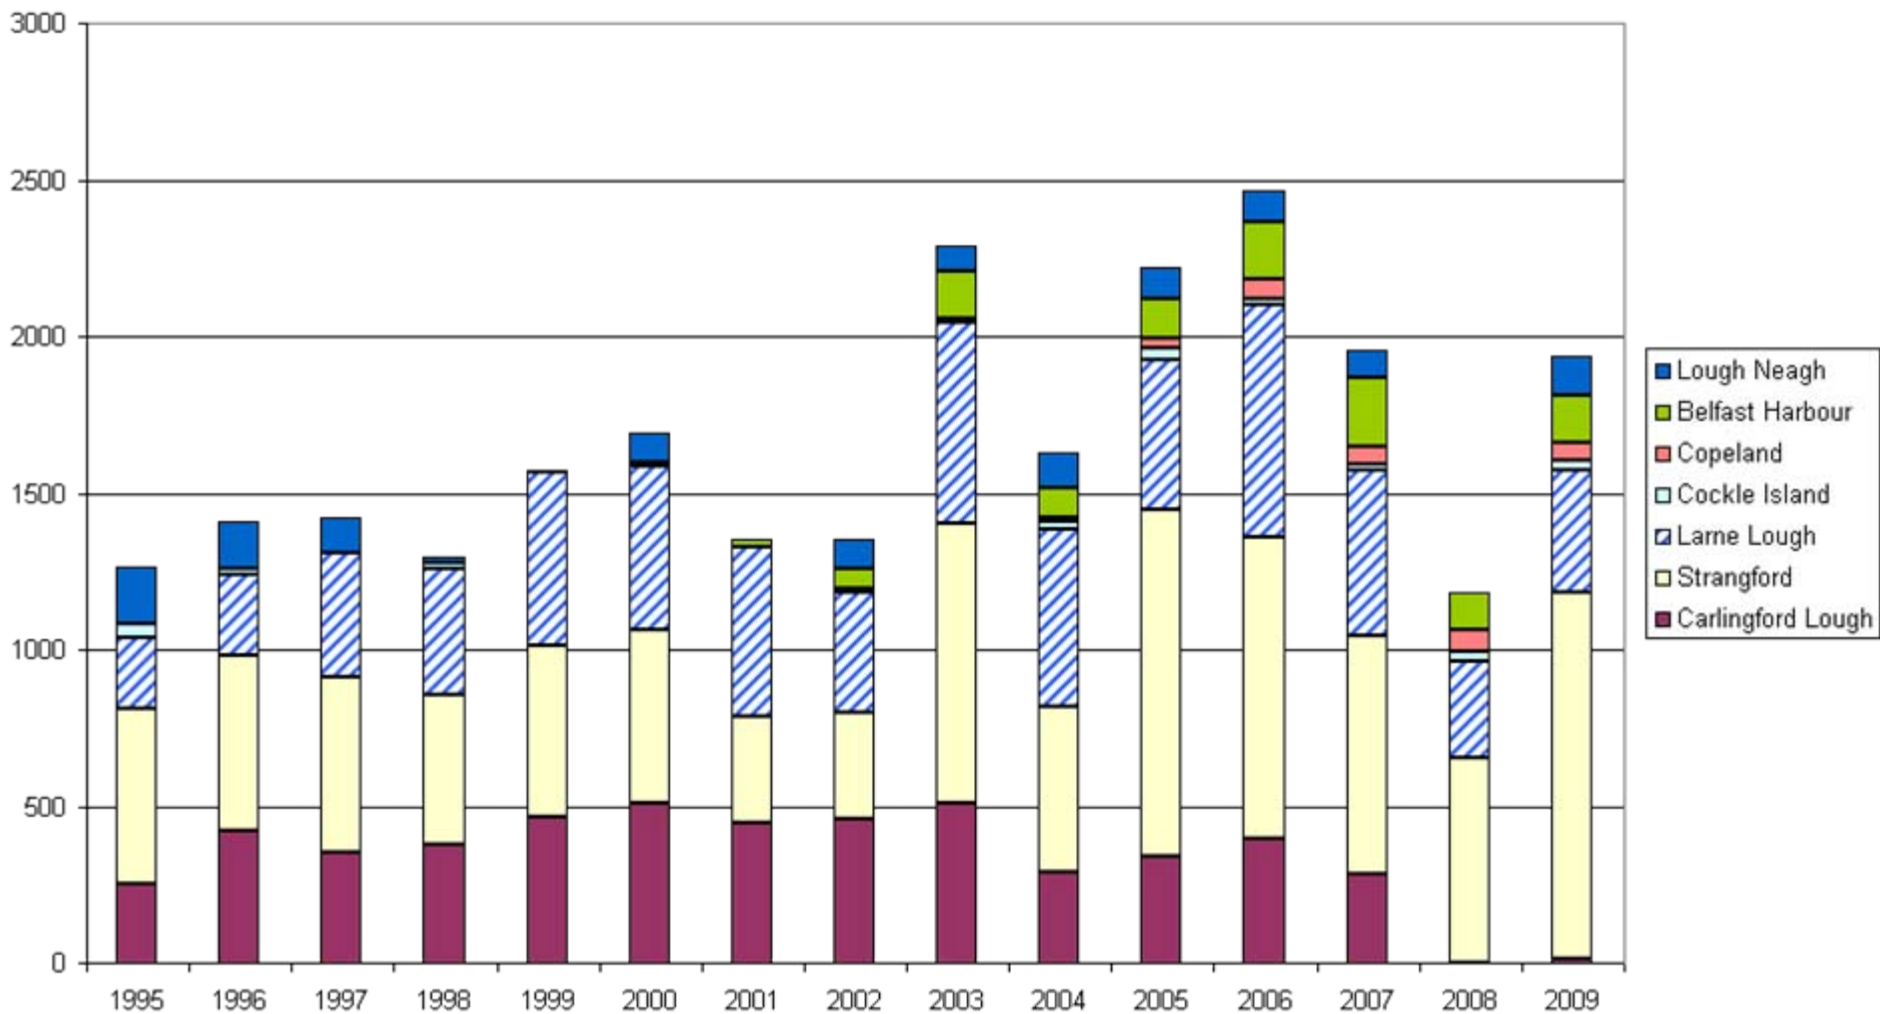

## Carlingford Lough

Green Island (297prs - 1971)

**Arrive:** Early May  
**Leave:** Mid-August

# Roseate terns in Larne Lough

**Sandwich Tern 1995 to 2009**

Common Tern 1995 to 2009