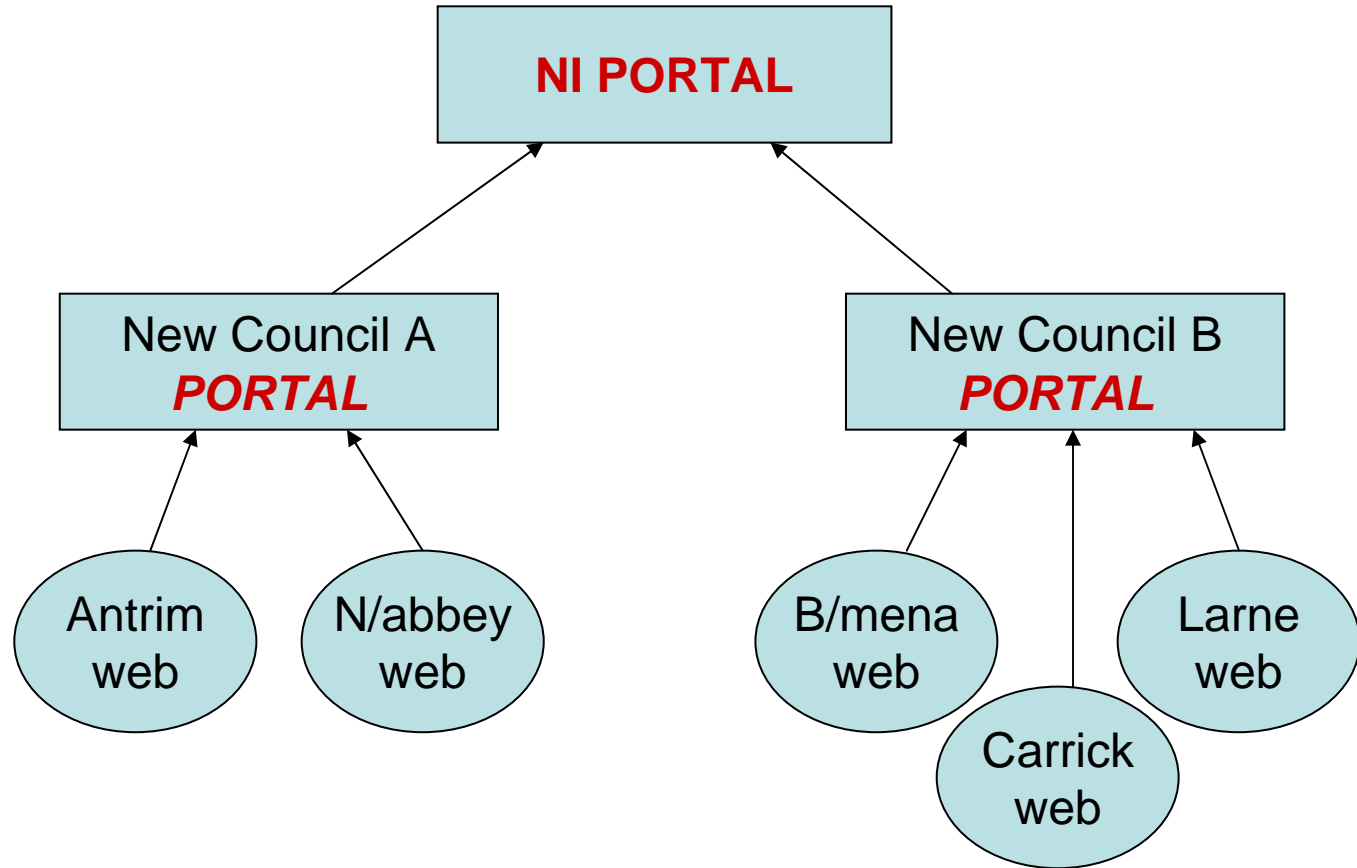

The Journey Ahead